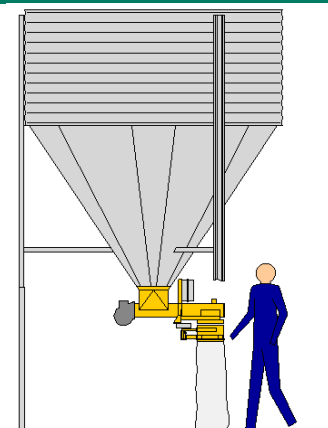

SPECIFICATIONS

CONSTRUCTION	<table border="1"> <tr> <td> painting steel </td> <td> 316L stainless steel </td> </tr> </table>
DIMENSIONS	1200x525x640 mm
WEIGHT	80 kG
DRIVE	motor-driven worm reduction gear
MOTORISATION	1.1 kW, three-phase
EQUIPMENT	• hopper with flange for fixing under bin • bagging mouth with quick bag attachment Ø275 mm (Ø220 on request)
EXTRACTION	by worm screw Ø150 mm
BAGS	with open mouth: polyethylene, polypropylene, jute, paper, etc.
FUNCTIONS	• digital indicator with bending sensor • threshold memory • tare and reset
ELECTRICAL CONTROL PANEL	• with frequency converter for 2 programmable speeds (high flow rate and finishing), enables accuracy to be adjusted with a high throughput
ACCESSORIES	• upper buffer storage hopper • electronic level detector • bag conveyor with portable stitcher or heat-sealer

*not recommended for business transactions

PERFORMANCE

80 to 120 bags/hour

EXAMPLE OF USE