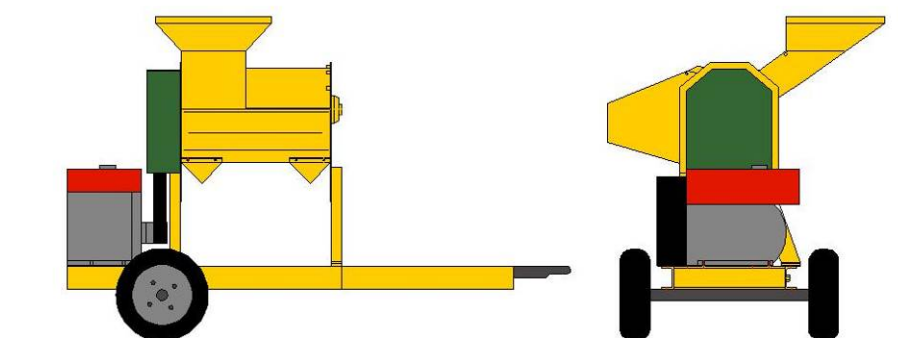

MAIZE THRESHER

For bulk stripping of corn on the cob.

SPECIFICATIONS

VERSION	Tractor PTO	Diesel
CONSTRUCTION	weld-fabricated steel	
DIMENSIONS	LxWxH: 1000x1200x1100 mm	LxWxH: 1300x1200x1200 mm
WEIGHT	150 kg	250 kg
ROTOR	with 3 paddles on bearings	
GRID	semi-circular, holes of diameter 15 mm	
SPEED OF ROTATION	maximum of 540 rpm	
EQUIPMENT	hopper with non-return deflector flap	

PERFORMANCE

1000 kg/h approx.

EXAMPLES

DIESEL VERSION

MOBILE DIESEL VERSION

Equipment intended for export outside the EC

The technical specifications may be subject to change without notice

47170 POUDENAS - FRANCE